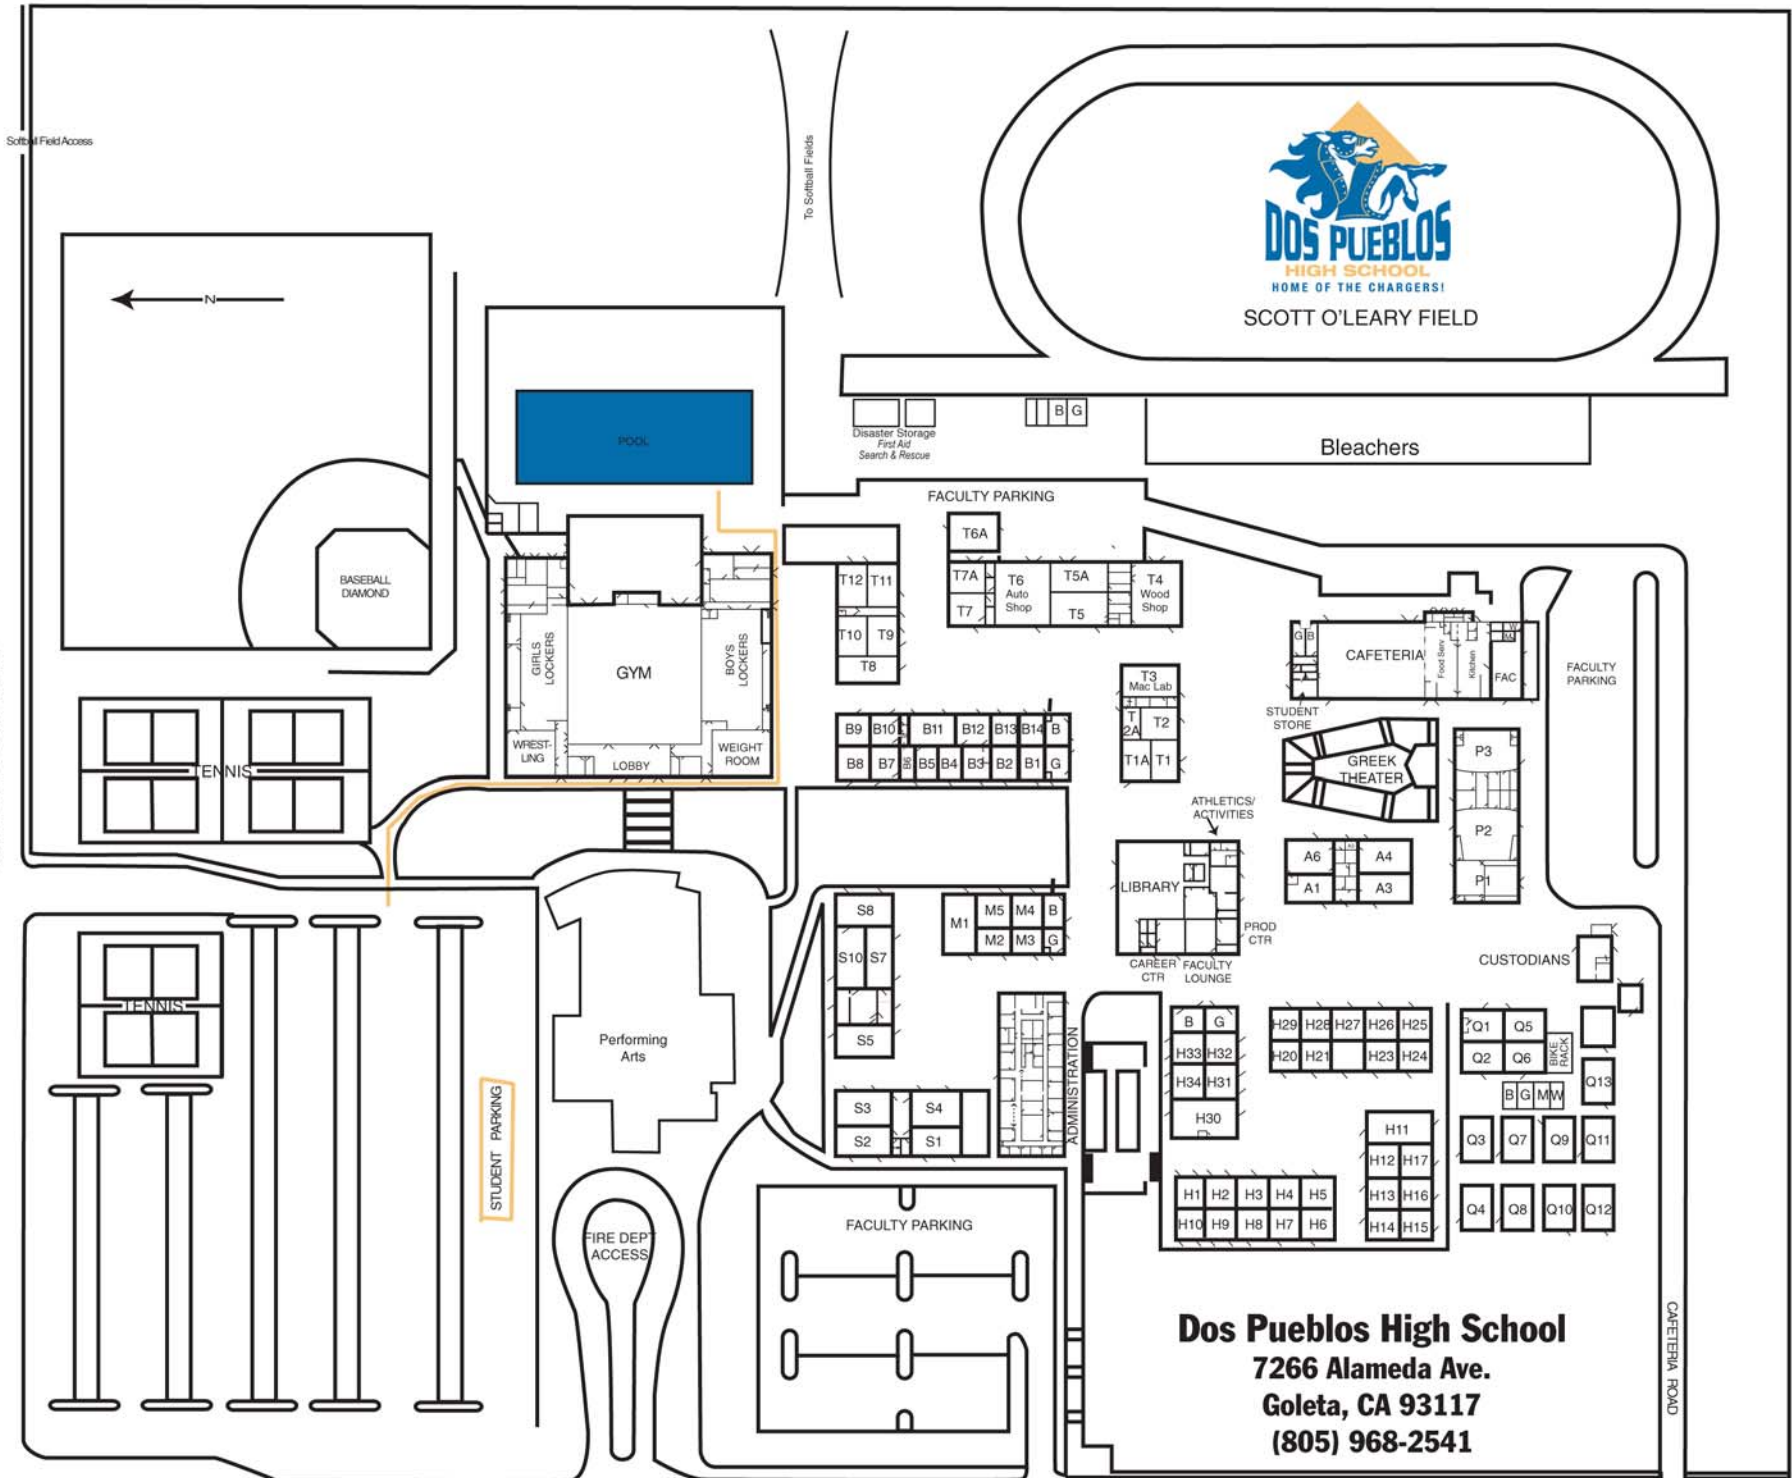

CATHEDRAL OAKS ROAD

Dos Pueblos High School
7266 Alameda Ave.
Goleta, CA 93117
(805) 968-2541

ALAMEDAAVE.

CATERINA ROAD